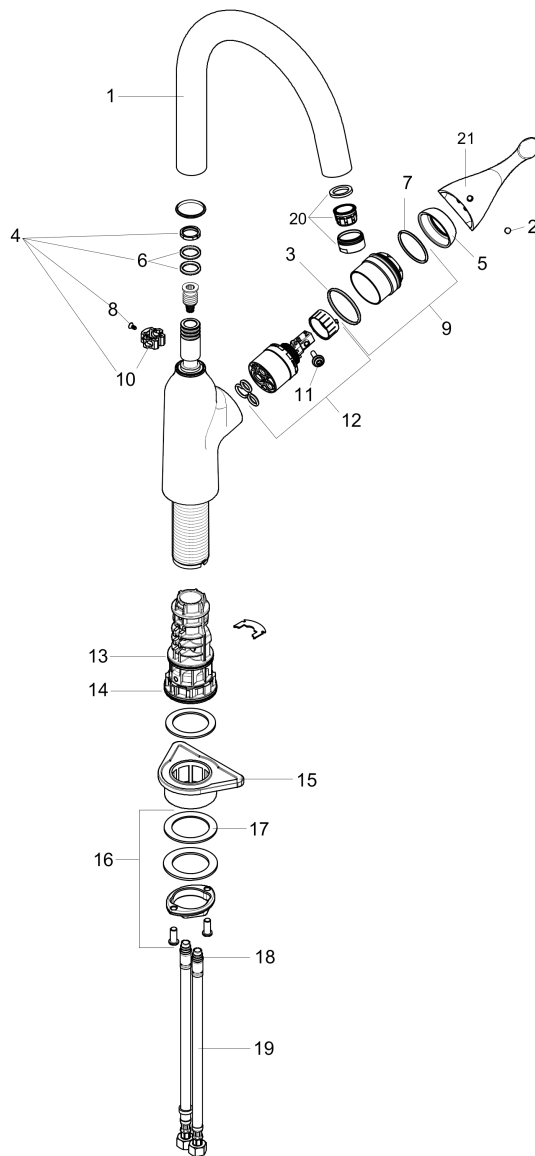

Allegro N
Bar Faucet, 1.75 GPM
 Surface: **steel optic** Part no. : **71845801**

Description

Features

- Swivel range 360°
- Laminar spray
- Deck mounted
- Flow: 1.75 GPM (6.6 L/Min)
- Ceramic cartridge
- 3/8" hoses

Item details

List Price \$ 621.00

Technology

Compliance

Product image

Scale drawing

Allegro N
Bar Faucet, 1.75 GPM
 Surface: **steel optic** Part no. : **71845801**

Exploded drawing

Year of production: >06/19

Allegro N
Bar Faucet, 1.75 GPM
 Surface: **steel optic** Part no. : **71845801**

Spare parts list

Year of production: >06/19

Pos.	Description	Part no.	Price	PU
1	spout cpl.	93347800	-	1
2	screw cover	96338000	-	1
3	O-ring 36x2	98156000	-	1
4	sealing set	92646000	-	1
5	flange	97406800	-	1
6	O-Ring 14x2,5	98189000	-	1
7	O-Ring 32x2	98193000	-	1
8	screw	97662000	-	1
9	nut	93346000	-	1
10	axialring	97558000	-	1
11	locking screw for handle	95140000	-	1
12	cartridge, assy	92730000	-	1
13	O-ring 38x2	98396000	-	1
14	O-ring 44x2,5	98162000	-	1
15	support	97523000	-	1
16	fixing set (special)	93253000	-	1
17	lever collar	97548000	-	1
18	O-ring 6,6x1,6	93019000	-	1
19	connection hose 35½" M8x0,75 3/8"	96316001	-	1
20	aerator laminar	93649800	-	1
21	handle	93496800	-	1