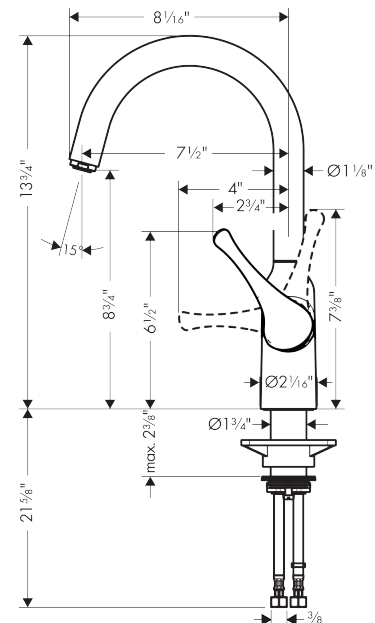

Allegro N
Bar Faucet, 1.75 GPM
 Surface: **steel optic** Part no. : **71845801**

Description

Features

- Swivel range 360°
- Laminar spray
- Deck mounted
- Flow: 1.75 GPM (6.6 L/Min)
- Ceramic cartridge
- 3/8" hoses

Item details

List Price \$ 621.00

Technology

Compliance

Product image

Scale drawing

Allegro N
Bar Faucet, 1.75 GPM
 Surface: **steel optic** Part no. : **71845801**

Exploded drawing

Year of production: >06/19

Allegro N
Bar Faucet, 1.75 GPM
 Surface: **steel optic** Part no. : **71845801**

Spare parts list

Year of production: >06/19

Pos.	Description	Part no.	Price	PU
1	spout cpl.	93347800	-	1
2	screw cover	96338000	-	1
3	O-ring 36x2	98156000	-	1
4	sealing set	92646000	-	1
5	flange	97406800	-	1
6	O-Ring 14x2,5	98189000	-	1
7	O-Ring 32x2	98193000	-	1
8	screw	97662000	-	1
9	nut	93346000	-	1
10	axialring	97558000	-	1
11	locking screw for handle	95140000	-	1
12	cartridge, assy	92730000	-	1
13	O-ring 38x2	98396000	-	1
14	O-ring 44x2,5	98162000	-	1
15	support	97523000	-	1
16	fixing set (special)	93253000	-	1
17	lever collar	97548000	-	1
18	O-ring 6,6x1,6	93019000	-	1
19	connection hose 35½" M8x0,75 3/8"	96316001	-	1
20	aerator laminar	93649800	-	1
21	handle	93496800	-	1